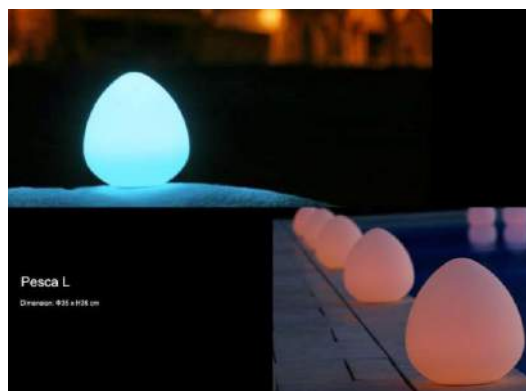

Decorative Lighting Range

- * Rechargeable
- * LED : Colour Changing + White
- * Working Time 8 hours
- * Control: power / mode switches with remote
- * Waterproof for indoor & outdoor
- * Material: White PE with UV resistant

Sfera 25/40/60

home *2* garden
.co.uk

Cubo 30 /35/40

Dano L

Fungo

Vaso 75

Pot 65

Pesca L

X-Max-Alberi 50/85

Solar Clip Bulb

Quadro

Roundo

Denlo