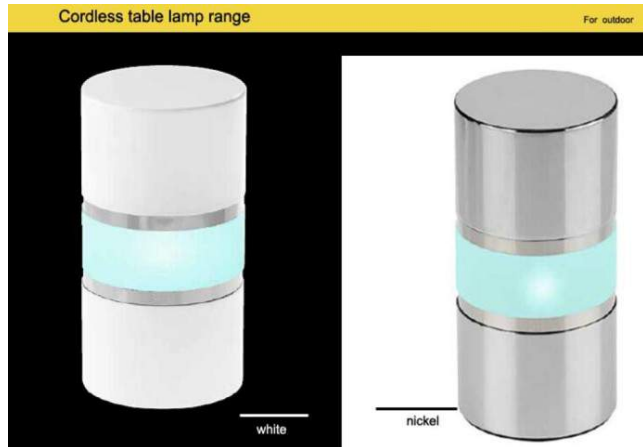

Decorative Lighting Range

- * Rechargeable
- * LED : Colour Changing + White
- * Working Time 8 hours
- * Control: power / mode switches with remote
- * Waterproof for indoor & outdoor
- * Material: White PE with UV resistant

Sfera 25/40/60

home *2* garden
.co.uk

Cubo 30 /35/40

Dano L

Fungo

Vaso 75

Pot 65

Pesca L

X-Max-Alberi 50/85

Solar Clip Bulb

Quadro

Roundo

Denlo