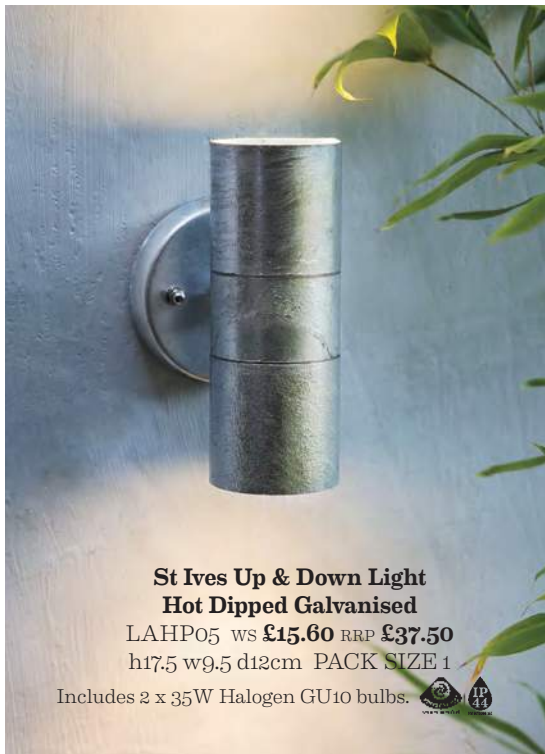

**St Ives Up & Down Light
Hot Dipped Galvanised**

LAHP05 WS **£15.60** RRP **£37.50**
h17.5 w9.5 d12cm PACK SIZE 1

Includes 2 x 35W Halogen GU10 bulbs.