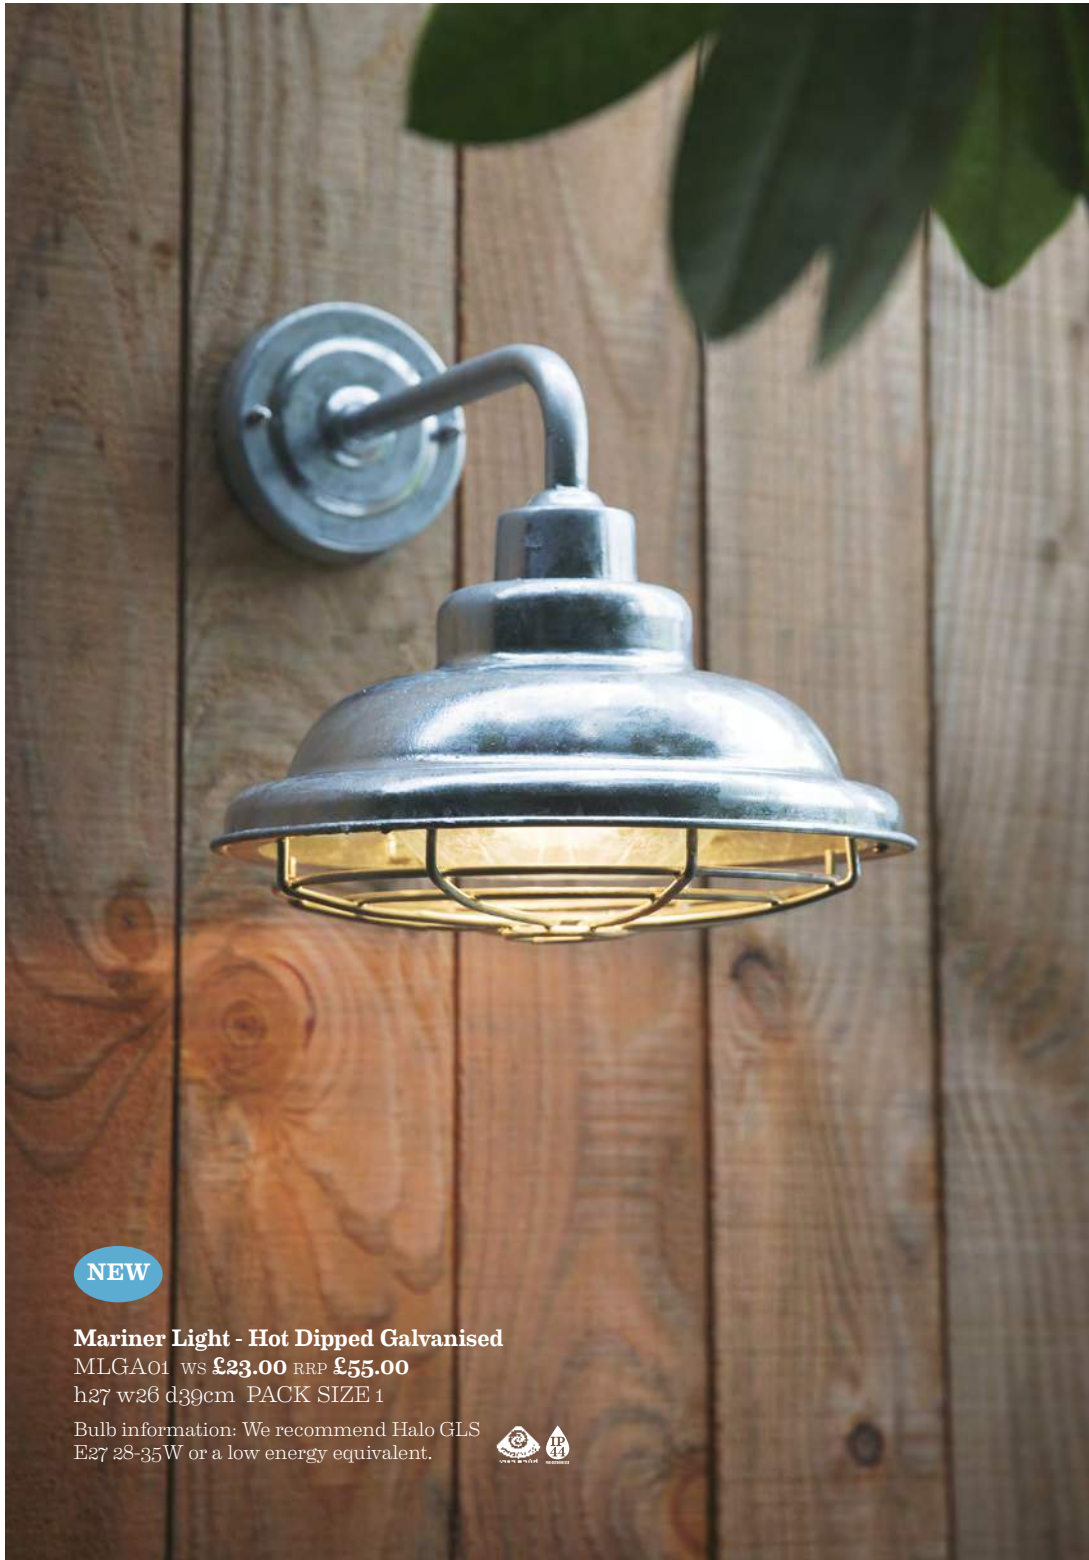

NEW

Mariner Light - Hot Dipped Galvanised

MLGA01 ws **£23.00** RRP **£55.00**

h27 w26 d39cm PACK SIZE 1

Bulb information: We recommend Halo GLS E27 28-35W or a low energy equivalent.