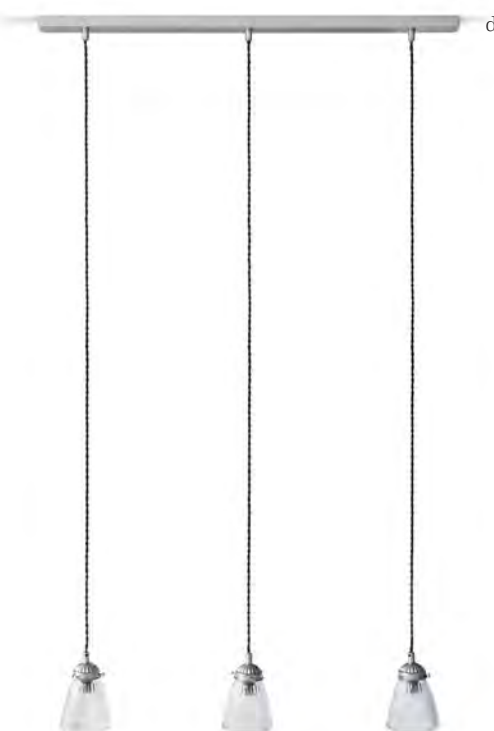

b. **Double Paris Light - Adjustable**

LAPA02
 WS **£69.00** RRP **£165.00**
 Compressed height 66.5cm
 Extended height 92cm
 Width: 87cm
 Shade dia: 30cm
 PACK SIZE 1

Bulb Information:
 We recommend Halo
 GLS E27 42-55W or a
 low energy equivalent.

c. **Paris Stairwell/ Cluster Light - Nickel**

LAPA06
 WS **£62.00** RRP **£135.00**
 Total drop 137cm
 Ceiling rose dia:25cm
 PACK SIZE 1

Bulb Information:
 We recommend Halo
 Spherical E14 28-35W or
 a low energy equivalent.

d. **Trio of Paris Ceiling Lights Nickel**

LISI01
 WS **£45.00** RRP **£110.00**
 h157 w90 d16cm
 PACK SIZE 1

Bulb Information:
 We recommend Halo
 Spherical E14 28-35W or
 a low energy equivalent.

Hanging options