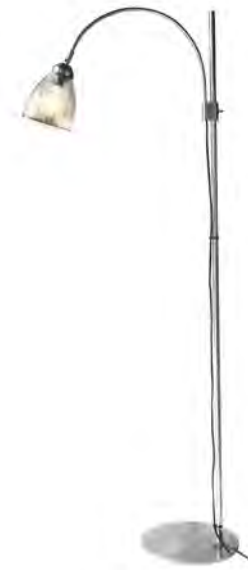

Bulb Information:
We recommend Halo
GLS E27 42-55W or a
low energy equivalent

c. Cavendish Table Lamp Charcoal

LACO14 WS **£25.00** RRP **£60.00**
h44 shade dia9.5cm
PACK SIZE 1

Includes GU10 Halogen bulb.
Bulb replacement: Try our
new **5.8W LED GU10 energy
saving bulb. LAMP10**
WS **£4.80** RRP **£10.00**
PACK SIZE 8

NEW

Bermondsey Table Lamp - Oak/Aluminium
LAWO06

WS **£42.00** RRP **£100.00**
h36 shade dia: 14cm
PACK SIZE 1

Bulb Information:
We recommend Halo
GLS E27 42-55W or a
low energy equivalent.

Pimlico Floor Lamp - Glass
LAPI03 WS **£75.00** RRP **£165.00**
h178 shade dia:14.5cm PACK SIZE 1

Bulb Information: We recommend Halo
Spherical E14 28-35W or a low energy equivalent. 

Pimlico Table Lamp - Glass
LAPI01 WS **£42.00** RRP **£100.00**
h62 shade dia:10.5cm PACK SIZE 1

Bulb information: We recommend Halo
Spherical E14 28-35W or a low energy equivalent. 