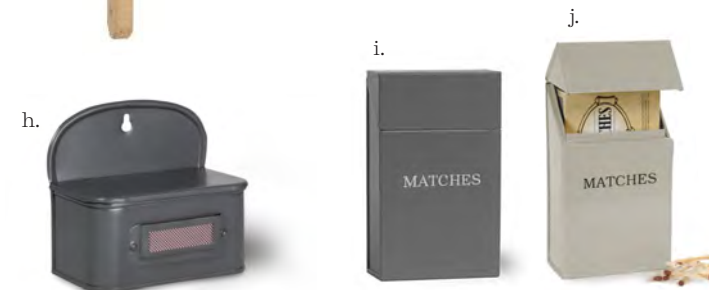

a. **Ash Bucket**
BUCC01 - Charcoal
ws £10.00 RRP £24.00
h30.5 w32 d30cm
PACK SIZE 2

b. **Coal Bucket**
BUCC03 - Charcoal
ws £7.50 RRP £18.00
h30.5 w32 d30cm
PACK SIZE 5

Kindling Bucket
c. BUCL02 - Clay
d. BUCC02 - Charcoal
ws £7.50 RRP £18.00
h30.5 w32 d30cm
PACK SIZE 5

e. **Hearth Brush**
BRWO03
ws £2.50 RRP £6.00
h30 w4 d8cm
PACK SIZE 6

Firelighter Box
f. FLCC01 - Charcoal
g. FLCL01 - Clay
ws £7.40 RRP £18.00
h20 w14 d9cm
PACK SIZE 4

h. **Tinder Box - Charcoal**
TBCO01
ws £5.60 RRP £13.50
h12 w6.5 d11cm
PACK SIZE 6

Match Box
i. MBCO01 - Charcoal
j. MBCL01 - Clay
ws £2.10 RRP £5.00
h13 w8 d4cm
PACK SIZE 6