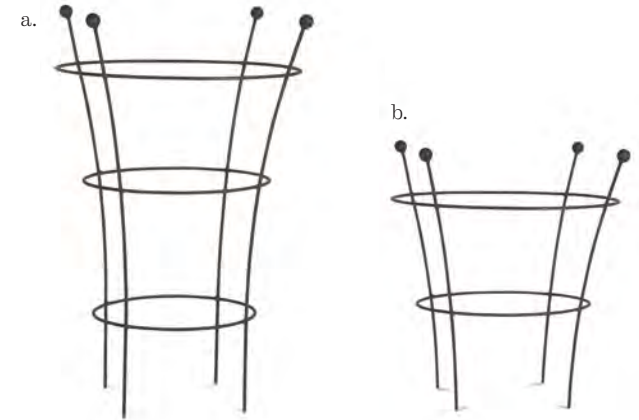

c. **Barrington Domed Plant Support Large Aged Metal**

PSME06
 WS **£16.70** RRP **£40.00**
 h75 w55 d55cm
 PACK SIZE 2

d. **Barrington Domed Plant Support Small Aged Metal**

PSME05
 WS **£9.20** RRP **£22.00**
 h60 w40 d40cm
 PACK SIZE 2

e. **Barrington Weathervane Aged Metal**

WVME01
 WS **£17.60** RRP **£45.00**
 h100 w50 d50cm
 PACK SIZE 1
 Suitable for flat or pitched roofs.

- a. **Barrington Single Stake Aged Metal**
PSME02
WS **£3.00** RRP **£7.00**
h150 w1 d1cm
PACK SIZE 6
- b. **Barrington Spiral Plant Support Aged Metal**
PSME08
WS **£5.90** RRP **£14.00**
h180 w10 d10cm
PACK SIZE 6
- c. **Barrington Full Hoop Plant Support Aged Metal**
PSME07
WS **£4.00** RRP **£10.00**
h100 w35 d35cm
PACK SIZE 6