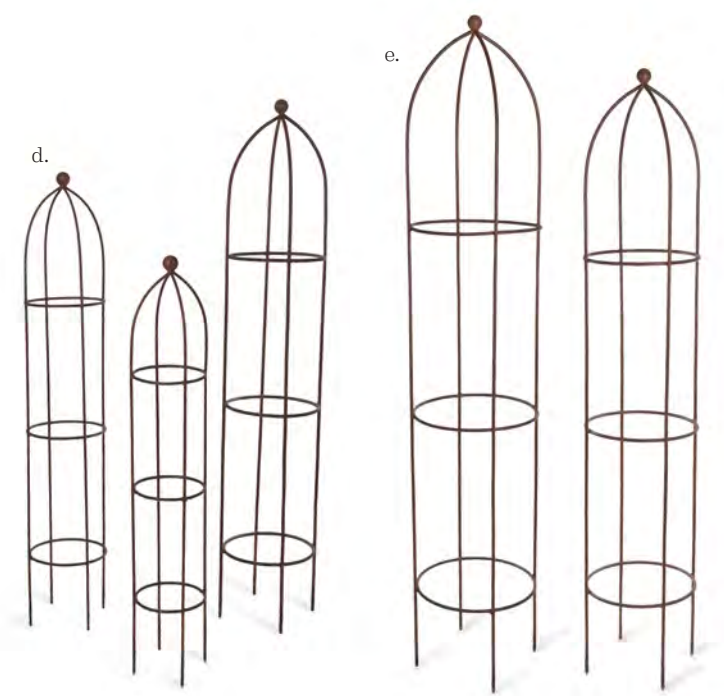

e. **Barrington Weathervane Aged Metal**

WVME01
 WS **£17.60** RRP **£45.00**
 h100 w50 d50cm
 PACK SIZE 1
 Suitable for flat or pitched roofs.

- a. **Barrington Single Stake Aged Metal**
PSME02
WS **£3.00** RRP **£7.00**
h150 w1 d1cm
PACK SIZE 6
- b. **Barrington Spiral Plant Support Aged Metal**
PSME08
WS **£5.90** RRP **£14.00**
h180 w10 d10cm
PACK SIZE 6
- c. **Barrington Full Hoop Plant Support Aged Metal**
PSME07
WS **£4.00** RRP **£10.00**
h100 w35 d35cm
PACK SIZE 6

- d. **Barrington Set of 3 Obelisks - Small Aged Metal**
PSME13
WS **£41.80** RRP **£95.00**
extra small - h120 w19.5cm
small - h140 w23.5cm
medium - h160 w27cm
PACK SIZE 1
- e. **Barrington Set of 2 Obelisks - Large Aged Metal**
PSME12
WS **£43.00** RRP **£100.00**
large - h180 w33cm
extra large - h200 w40cm
PACK SIZE 1