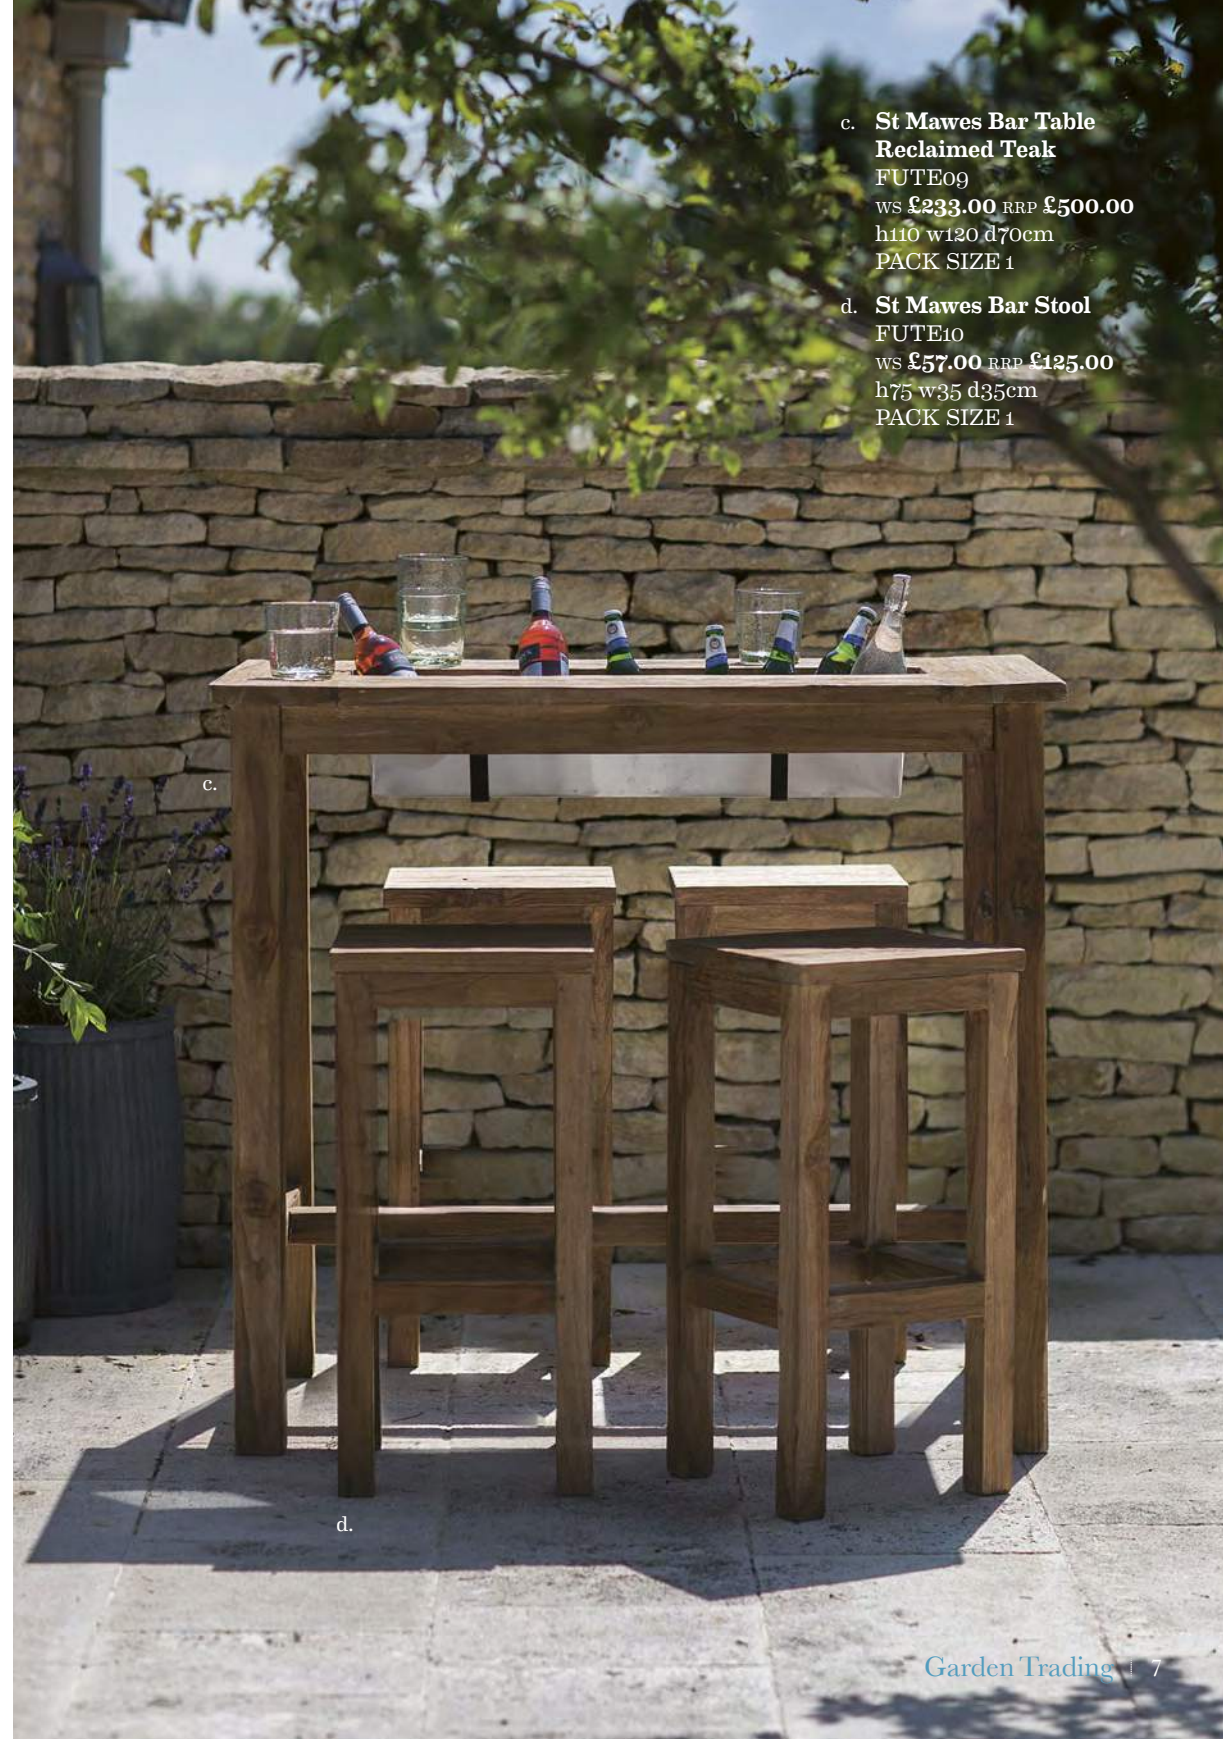

b. **St Mawes Large Table
Reclaimed Teak**
FUTE02
WS **£475.00** RRP **£950.00**
h78 w230 d100cm
PACK SIZE 1

Table centre for ice or plants with
removable top slat

Available
in 2 sizes

a.

b.

c. **St Mawes Bar Table
Reclaimed Teak**
FUTE09
WS **£233.00** RRP **£500.00**
h110 w120 d70cm
PACK SIZE 1