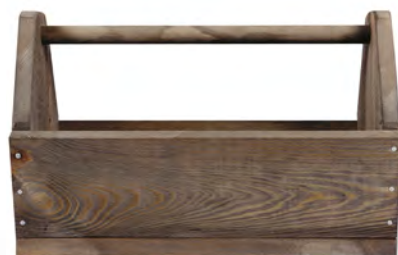

a.

c.

b.

g.

d.

a. **Aldsworth Shelf Ladder Small**
AWSL01
WS **£64.50** RRP **£155.00**
h178 w49 d38cm
PACK SIZE 1

c. **Colworth Shed Storage Unit**
CWSU01
WS **£22.90** RRP **£55.00**
h55 w70 d15cm
PACK SIZE 1

e. **Colworth Flower Trug**
CWFT01
WS **£18.20** RRP **£42.00**
h21 w54 d38cm
PACK SIZE 2

g. **Aldsworth Butlers Tray**
AWBT01
WS **£36.00** RRP **£80.00**
h72 w55 d40cm
PACK SIZE 1

i. **Set of 3 Wooden Fruit Boxes**
FBWO01
WS **£38.20**
INDIVIDUAL RRP **£28.00**
h29.5 w54.5 d37cm
PACK SIZE 1

b. **Aldsworth Shelf Ladder Large**
AWSL02
WS **£98.00** RRP **£195.00**
h178 w96 d38cm
PACK SIZE 1

d. **Colworth Herb Box with Galvanised Pots**
TRWO02
WS **£9.20** RRP **£22.00**
h10 w28 d15cm
PACK SIZE 4

f. **Vintage Trug**
TRVW01
WS **£21.60** RRP **£48.00**
h32 w50 d26cm
PACK SIZE 2

h. **Vegetable Store**
VSWO01
WS **£54.50** RRP **£120.00**
h46 w52 d40cm
PACK SIZE 1

e.

f.

h.

i.