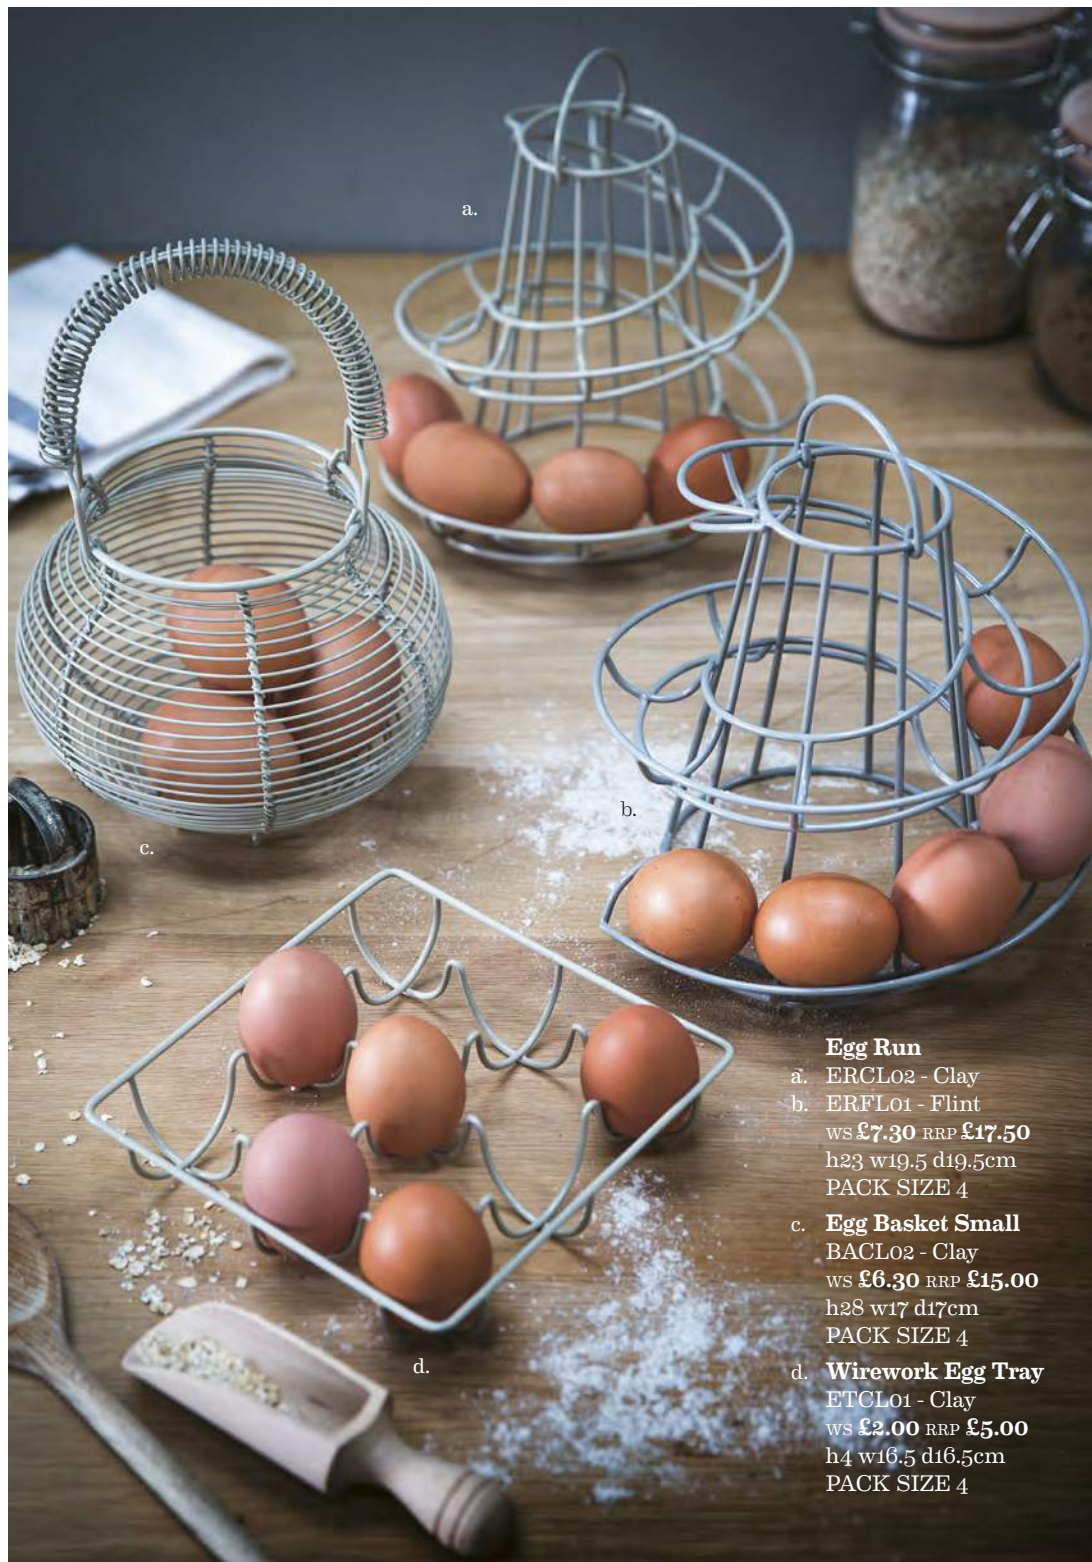

a.

b.

c.

d.

Egg Run

- a. ERCLO2 - Clay
  WS £7.30 RRP £17.50
  h23 w19.5 d19.5cm
  PACK SIZE 4

- b. ERFL01 - Flint
  WS £7.30 RRP £17.50
  h23 w19.5 d19.5cm
  PACK SIZE 4

- c. **Egg Basket Small**
  BACLO2 - Clay
  WS £6.30 RRP £15.00
  h28 w17 d17cm
  PACK SIZE 4
- d. **Wirework Egg Tray**
  ETCLO1 - Clay
  WS £2.00 RRP £5.00
  h4 w16.5 d16.5cm
  PACK SIZE 4

Beech Spoons

- e. SPBE03 - Herb h11cm
  WS £1.00 RRP £2.30
- f. SPBE02 - Sugar h14.5cm
  WS £1.70 RRP £4.00
- g. SPBE01 - Wheat h23cm
  WS £3.50 RRP £8.50
  PACK SIZE 12

- h. **Ceramic Measuring Spoon Set**
  MSWHO1
  WS £2.10 RRP £5.00
  1.25ml/2.5ml/5ml/15ml
  PACK SIZE 12

- i. **Bakewell Ceramic Mixing Bowl**
  MBSB02 - Shutter Blue
  WS £6.50 RRP £15.00
  h14.5 w25 d30cm
  PACK SIZE 2

- j. **Sprinkle Shaker - Chalk**
  SHCHO3
  WS £3.50 RRP £8.00
  h8.5 w6 d6cm
  PACK SIZE 6

Tin and Cutters

- k. CUSB01 - Shutter Blue
- l. CUCL01 - Clay
  WS £4.80 RRP £12.00
  h10 w11 d11cm
  PACK SIZE 6

Shaker

- m. SHSB01 - Shutter Blue
- n. SHCL01 - Clay
  WS £4.20 RRP £10.00
  h12.5 w13 d9cm
  PACK SIZE 6