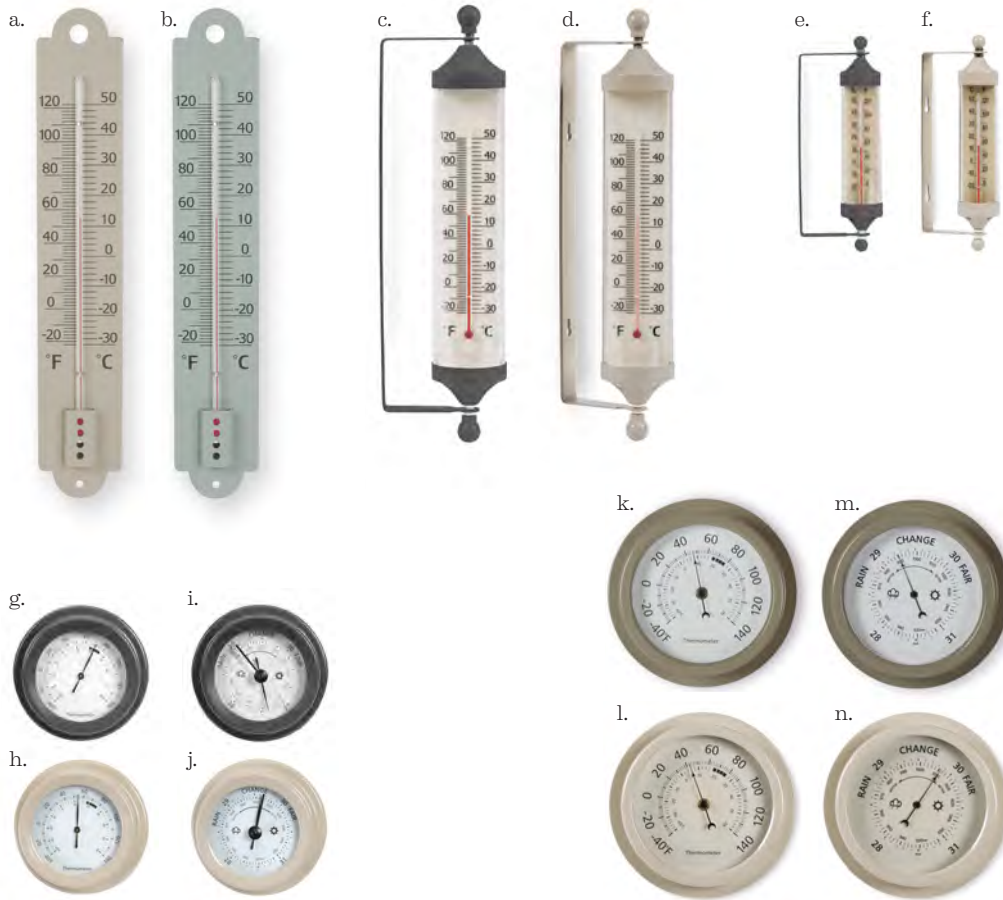

Anney Thermometer

- a. THCL07 - Clay
- b. THSB04 - Shutter Blue
  WS **£7.50** RRP **£18.00**
  h40.5 w7cm
  PACK SIZE 4

Fair Isle Large Tube Thermometer

- c. THCO01 - Charcoal
- d. THCL02 - Clay
  WS **£10.40** RRP **£25.00**
  h37 w11 d6cm
  PACK SIZE 4

Fair Isle Small Tube Thermometer

- e. THCO02 - Charcoal
- f. THCL03 - Clay
  WS **£6.90** RRP **£16.50**
  h19 w4 d7.5cm
  PACK SIZE 4

5" Rockall Thermometer

- g. THCO03 - Charcoal
- h. THCL04 - Clay
  WS **£8.00** RRP **£20.00**
  h12.5 w12.5 d5cm
  PACK SIZE 2

5" Rockall Barometer

- i. BACO01 - Charcoal
- j. BACLO4 - Clay
  WS **£13.00** RRP **£32.00**
  h12.5 w12.5 d5cm
  PACK SIZE 2

8" Rockall Thermometer

- k. THGO01 - Gooseberry
- l. THCL05 - Clay
  WS **£11.00** RRP **£26.50**
  h22 w22 d5cm
  PACK SIZE 2

8" Rockall Barometer

- m. BAGO01 - Gooseberry
- n. BACLO5 - Clay
  WS **£18.80** RRP **£45.00**
  h22 w22 d5cm
  PACK SIZE 2

o. FitzRoy Thermometer

- THCO04
  h15 w15 d13cm
  WS **£12.00** RRP **£28.50**
  PACK SIZE 2