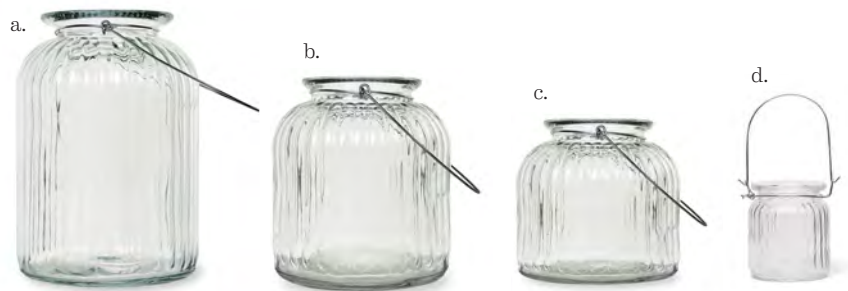

Cornbury Votives

- a. Extra Large - VTGL13
  WS **£4.20** RRP **£10.00**
  h26 w18 d18cm
  PACK SIZE 4
- b. Large - VTGL12
  WS **£3.60** RRP **£8.50**
  h20.5 w18 d18cm
  PACK SIZE 4
- c. Medium - VTGL11
  WS **£3.10** RRP **£7.50**
  h18.5 w17 d17cm
  PACK SIZE 4
- d. Extra Small - VTGL02
  h9 w7.5 d7.5cm,
  WS **£2.00** RRP **£4.50**
  PACK SIZE 12

Miners Lantern

- e. LAMC02 - Clay
- f. LAMBO4 - Shutter Blue
  WS **£4.20** RRP **£10.00**
  h20 dia9cm
  PACK SIZE 6

Stornoway Lantern Small

- g. CYCLO2 - Clay
- h. CYCO02 - Charcoal
  WS **£6.20** RRP **£15.00**
  h20 w13.5 d13.5cm
  PACK SIZE 2

Stornoway Lantern Large

- i. CYCLO1 - Clay
- j. CYCO01 - Charcoal
  WS **£12.50** RRP **£30.00**
  h31 w20 d20cm
  PACK SIZE 2

Cornbury Coloured Votives

- k. VTGL14 - Green
- l. VTGL15 - Grey
  WS **£2.10** RRP **£5.00**
  h10.5 dia1.5cm
  PACK SIZE 6