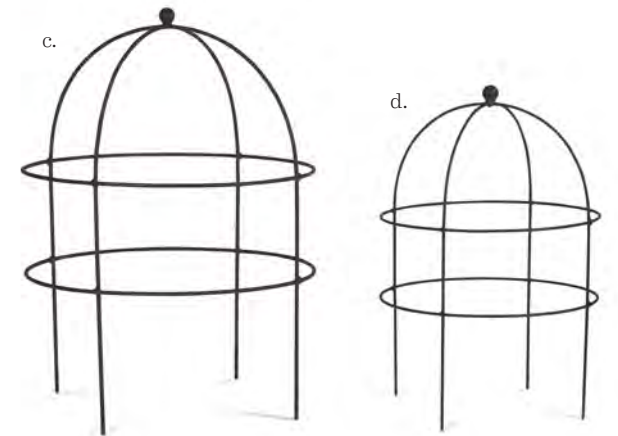

c. **Barrington Domed Plant Support Large Aged Metal**

PSME06
 WS **£16.70** RRP **£40.00**
 h75 w55 d55cm
 PACK SIZE 2

d. **Barrington Domed Plant Support Small Aged Metal**

PSME05
 WS **£9.20** RRP **£22.00**
 h60 w40 d40cm
 PACK SIZE 2

e. **Barrington Weathervane Aged Metal**

WVME01
 WS **£17.60** RRP **£45.00**
 h100 w50 d50cm
 PACK SIZE 1
 Suitable for flat or pitched roofs.

- a. **Barrington Single Stake Aged Metal**
PSME02
WS **£3.00** RRP **£7.00**
h150 w1 d1cm
PACK SIZE 6
- b. **Barrington Spiral Plant Support Aged Metal**
PSME08
WS **£5.90** RRP **£14.00**
h180 w10 d10cm
PACK SIZE 6
- c. **Barrington Full Hoop Plant Support Aged Metal**
PSME07
WS **£4.00** RRP **£10.00**
h100 w35 d35cm
PACK SIZE 6